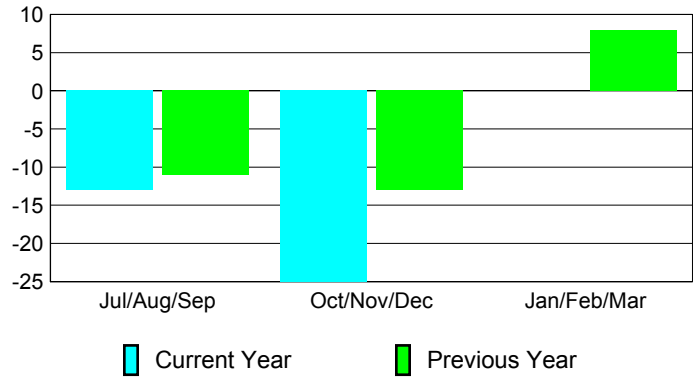

Membership Results
2012-2013

Membership
2011-2012

| Month | Net Memb Goal | Actual New Memb | Actual Dropped Memb | Gain/Loss of Memb | Gain/Loss of Memb |
|---------------|---------------|-----------------|---------------------|-------------------|-------------------|
| Jul/Aug/Sep | | 21 | -34 | -13 | -11 |
| Oct/Nov/Dec | | 14 | -39 | -25 | -13 |
| Jan/Feb/Mar | | | | | 8 |
| Totals | | 35 | -73 | -38 | -16 |

Membership Results 2012-2013

Goal, New, Dropped, Gain/Loss

Comparison of Membership Gain/Loss

Current Year Compared to the Previous Year

Gender Comparison 2012-2013

Jul/Aug/Sep

Oct/Nov/Dec

Jan/Feb/Mar