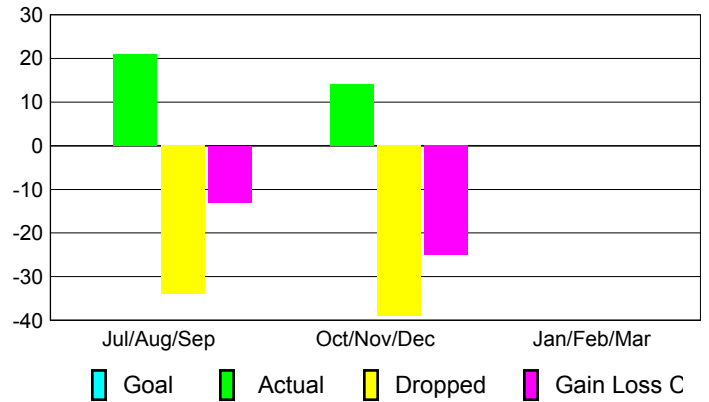

Membership Results 2012-2013

Goal, New, Dropped, Gain/Loss

Comparison of Membership Gain/Loss

Current Year Compared to the Previous Year